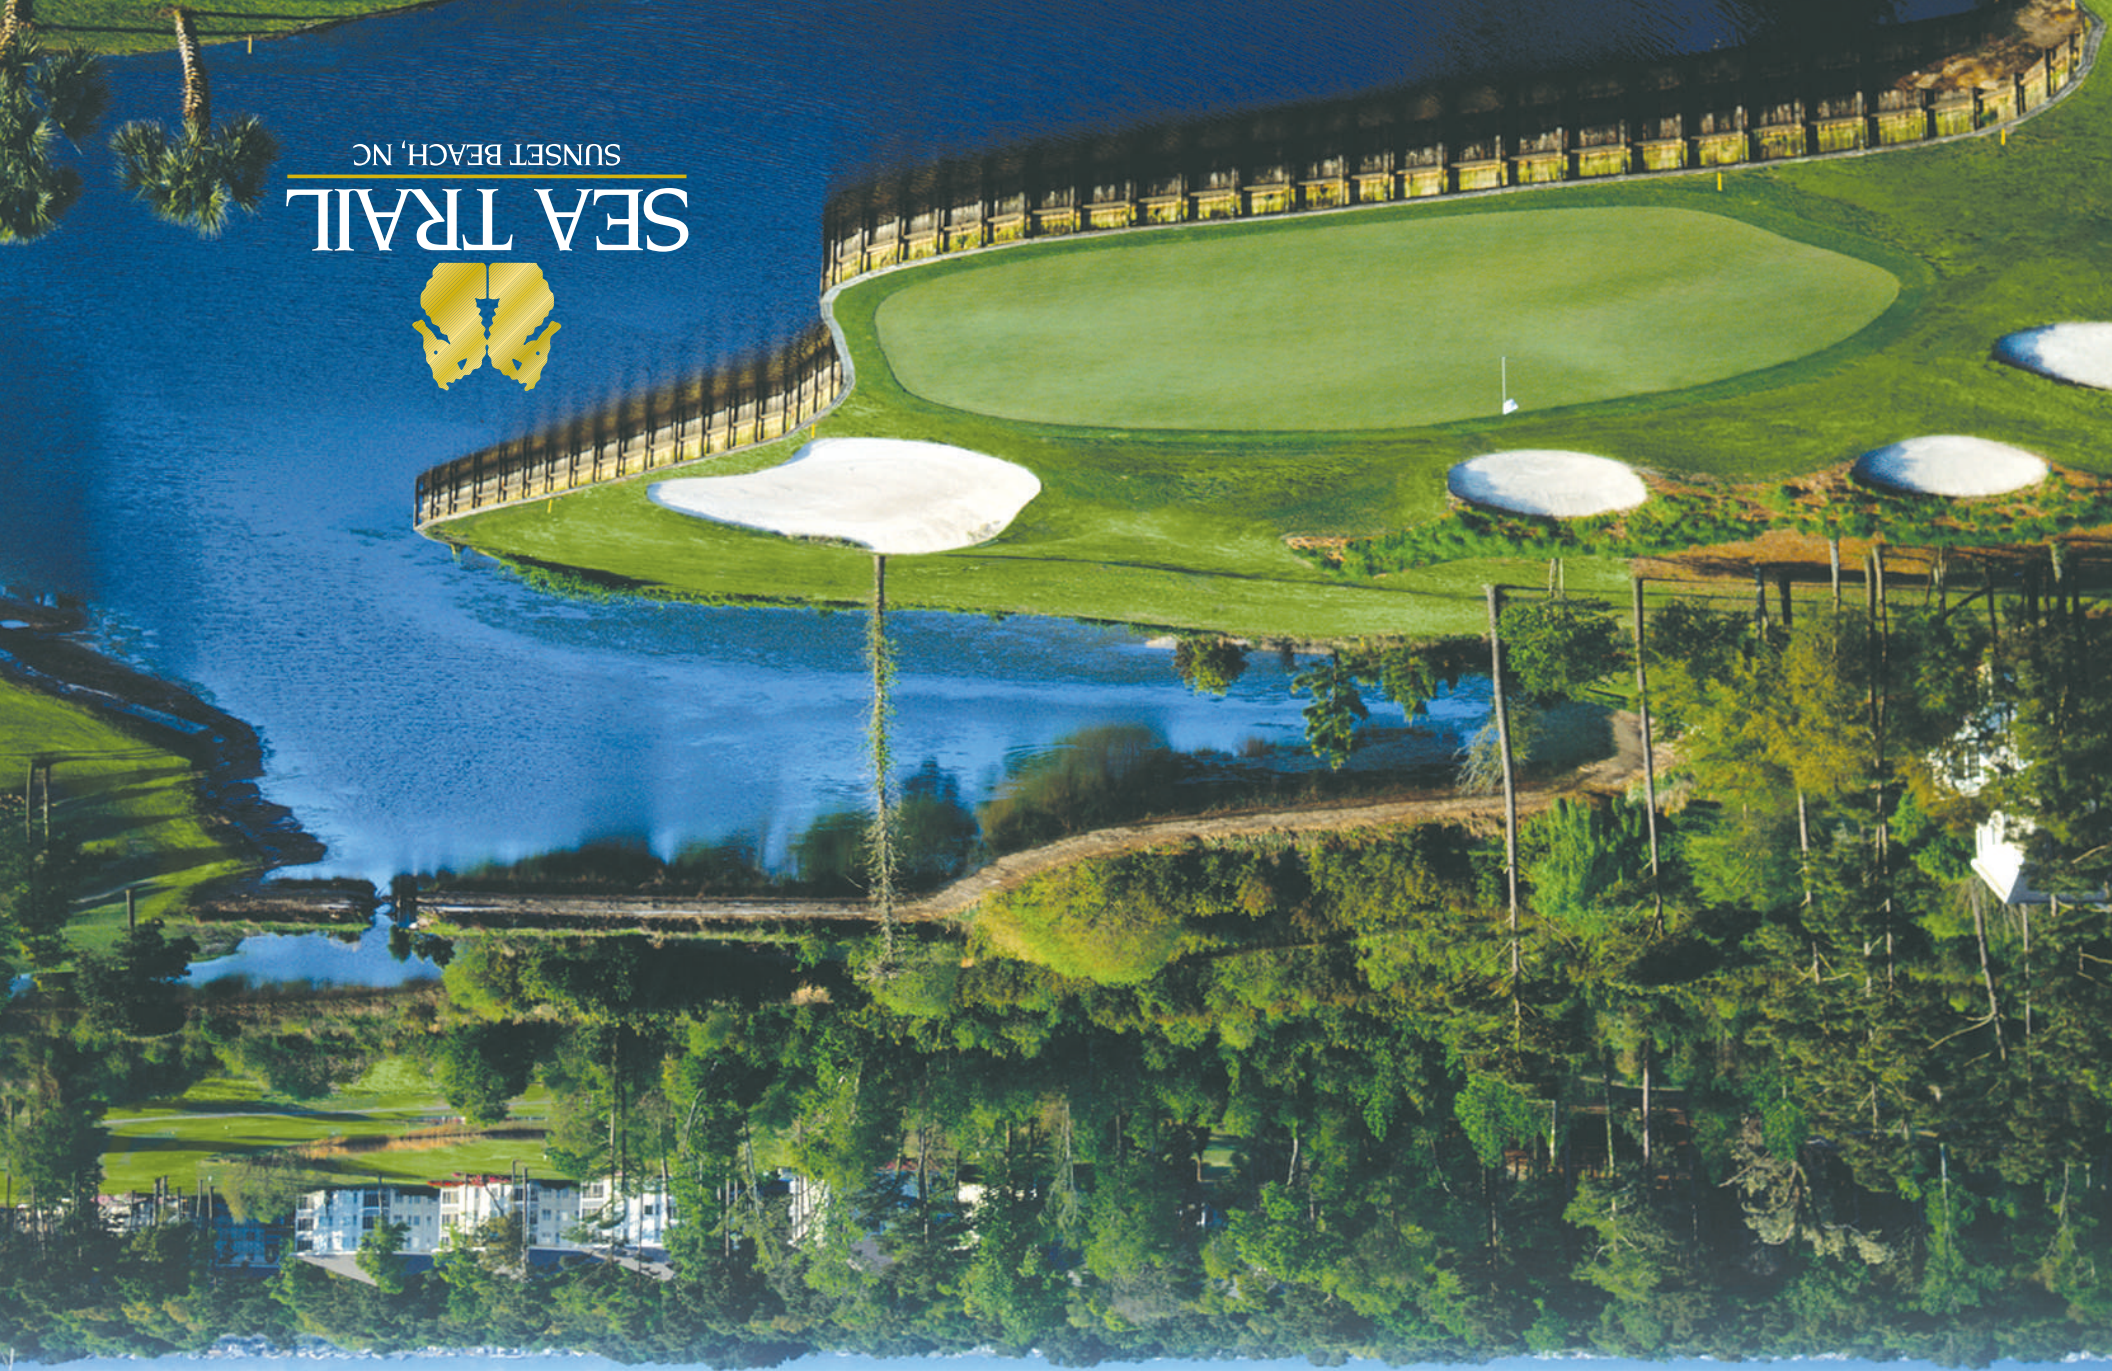

Sunset Beach

Atlantic Ocean

SEA TRAIL

SUNSET BEACH, NC

211 Clubhouse Road, Sunset Beach, NC 28468
888-321-9048 • 910-287-1100
www.SeaTrail.com

Highway 904

SUNSET BEACH, NC
SEA TRAIL

L O C A T I O N M A P